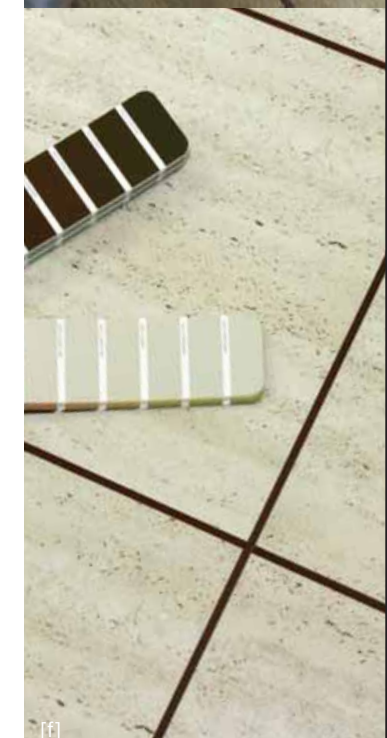

LVT Inlay Strips

GROUTING STRIPS

Grouting Strips have been developed to add to the authenticity of the overall floor. Typically laid between tiles, they can really bring an installation to life. Grouting Strips can also be utilised to create a room perimeter or feature area, such as around island units. As a tip, they can be used as a subtle close-to-tile colour addition or as a contrasting highlight effect.

MARQUETRY STRIPS

Used in a similar way to Grouting Strips, the Marquetry Strips are offered to create that authentic and highly desirable detailed wood floor installation. They can be laid between planks to create a 'ships decking' effect or as a perimeter or highlight feature.

0114 Brown

Grouting Strips: 5 x 914mm [g]

3037 Beige

3036 Grey

3038 Black

[e]

[f]

[g]